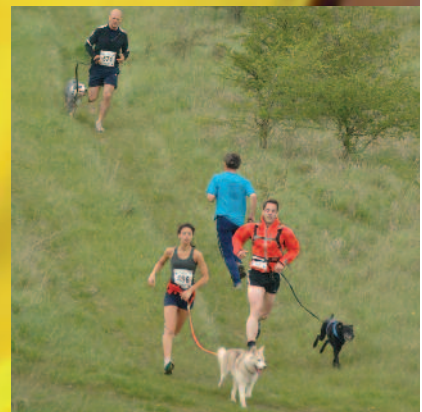

RUNNING WITH DOGS

SEE WEBSITE
FOR FULL
CALENDAR

5km Run

CANIX 21km and 6km courses.
Any size, any shape, any breed – for all ages and
all fitness levels. No special training or equipment
needed, other than your dog. Prizes and a medal for all.
See website for entry details. In conjunction with WWT.

NEXT EVENT

Venue: **Neolithic CaniX**

Stonehenge, Salisbury Plain

Date:

Sun 2 May

Entries close: **Mon 19 April**

Enter online at www.canix.co.uk

All events and entry forms online or call: 07711 818241